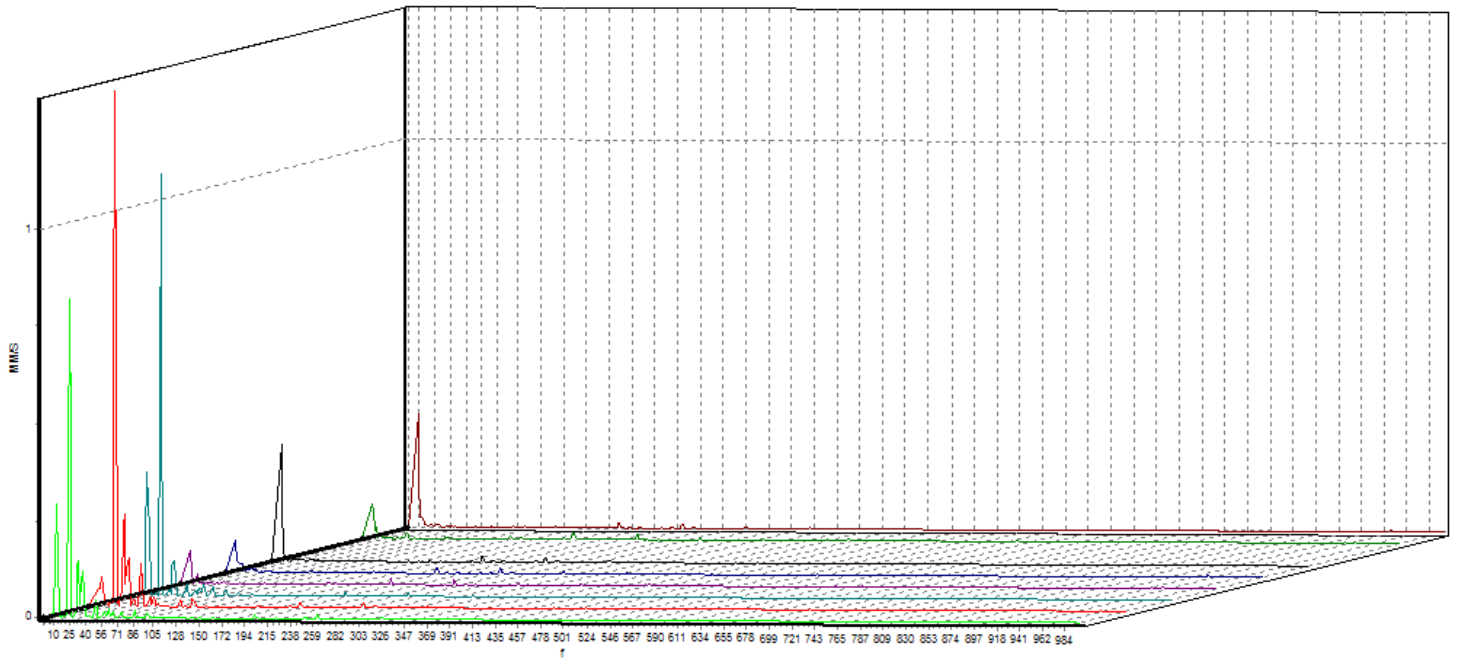

FFT stack view

- 2007/05/14 10:38:50 - FFT int1 (800)
- 2007/05/14 10:39:08 - FFT int1 (800)
- 2007/05/14 10:42:08 - FFT int1 (800)
- 2007/05/14 10:42:22 - FFT int1 (800)
- 2007/05/14 10:43:52 - FFT int1 (800)
- 2007/05/14 10:45:34 - FFT int1 (800)
- 2007/05/14 10:46:08 - FFT int1 (800)
- 2007/05/14 10:47:14 - FFT int1 (800)